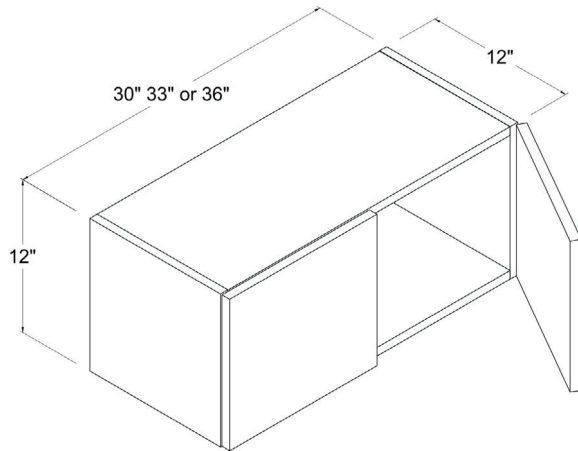

12"H

Wall Cabinet Double Doors

Item Code		W	H	D
W3012	Cabinet	30	12	12
	Door	14 7/8	11 7/8	3/4
W3312	Cabinet	33	12	12
	Door	16 3/8	11 7/8	3/4
W3612	Cabinet	36	12	12
	Door	17 7/8	11 7/8	3/4

15"H

Wall Cabinet Double Doors

Item Code		W	H	D
W3015	Cabinet	30	15	12
	Door	14 7/8	17 7/8	3/4
W3315	Cabinet	33	15	12
	Door	16 3/8	17 7/8	3/4
W3615	Cabinet	36	15	12
	Door	17 7/8	17 7/8	3/4

18"H

Wall Cabinet Double Doors

Item Code		W	H	D
W3018	Cabinet	30	18	12
	Door	14 7/8	17 7/8	3/4
W3318	Cabinet	33	18	12
	Door	16 3/8	17 7/8	3/4
W3618	Cabinet	36	18	12
	Door	17 7/8	17 7/8	3/4