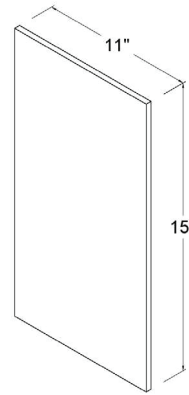

Sample Door