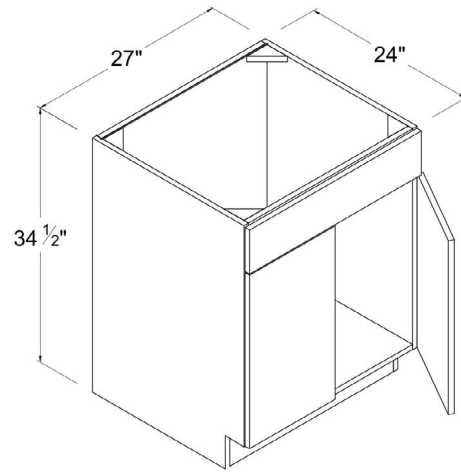

Sink Base

Item Code		W	H	D
SB27	Cabinet	27	34 1/2	24
	Door	13 3/8	23 9/16	3/4
	Drawer	26 7/8	6	3/4