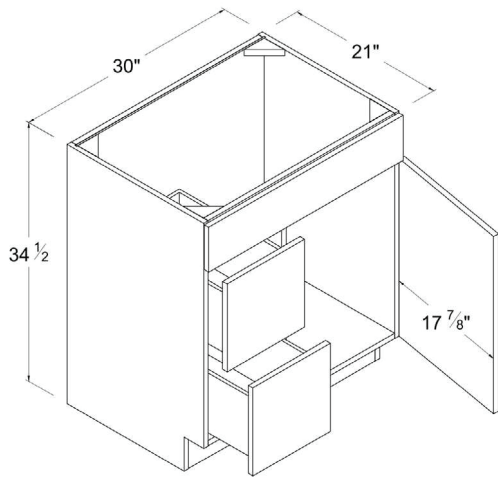

Vanity Combo

Item Code		W	H	D
V30TDL	Cabinet	30	34 1/2	21
	Door	17 7/8	23 9/16	3/4
	False Drawer	29 7/8	6	3/4
	Bottom Drawer	11 7/8	11 3/4	3/4
V30TDR	Cabinet	30	34 1/2	21
	Door	17 7/8	23 9/16	3/4
	False Drawer	29 7/8	6	3/4
	Bottom Drawer	11 7/8	11 3/4	3/4

Vanity Combo

Item Code		W	H	D
V36TDL	Cabinet	36	34 1/2	21
	Door	11 7/8	23 9/16	3/4
	False Drawer	35 7/8	6	3/4
	Bottom Drawer	11 7/8	11 3/4	3/4
V36TDR	Cabinet	36	34 1/2	21
	Door	11 7/8	23 9/16	3/4
	False Drawer	35 7/8	6	3/4
	Bottom Drawer	11 7/8	11 3/4	3/4