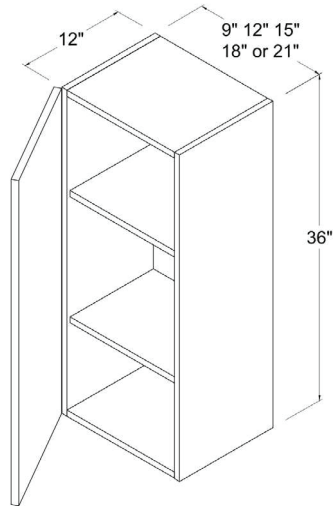

36"H

Wall Cabinet Single Door

Item Code		W	H	D
W0936	Cabinet	9	36	12
	Door	8 7/8	35 7/8	3/4
W1236	Cabinet	12	36	12
	Door	11 7/8	35 7/8	3/4
W1536	Cabinet	15	36	12
	Door	14 7/8	35 7/8	3/4
W1836	Cabinet	18	36	12
	Door	17 7/8	35 7/8	3/4
W2136	Cabinet	21	36	12
	Door	20 7/8	35 7/8	3/4

36"H

Wall Cabinet Double Doors

Item Code		W	H	D
W2436	Cabinet	24	36	12
	Door	11 7/8	35 7/8	3/4
W2736	Cabinet	27	36	12
	Door	13 3/8	35 7/8	3/4
W3036	Cabinet	30	36	12
	Door	14 7/8	35 7/8	3/4
W3336	Cabinet	33	36	12
	Door	16 3/8	35 7/8	3/4
W3636	Cabinet	36	36	12
	Door	17 7/8	35 7/8	3/4

42"H

Wall Cabinet Single Door

Item Code		W	H	D
W0942	Cabinet	9	42	12
	Door	8 7/8	41 7/8	3/4
W1242	Cabinet	12	42	12
	Door	11 3/8	41 7/8	3/4
W1542	Cabinet	15	42	12
	Door	14 7/8	41 7/8	3/4
W1842	Cabinet	18	42	12
	Door	17 /8	41 7/8	3/4
W2142	Cabinet	21	42	12
	Door	20 7/8	41 7/8	3/4