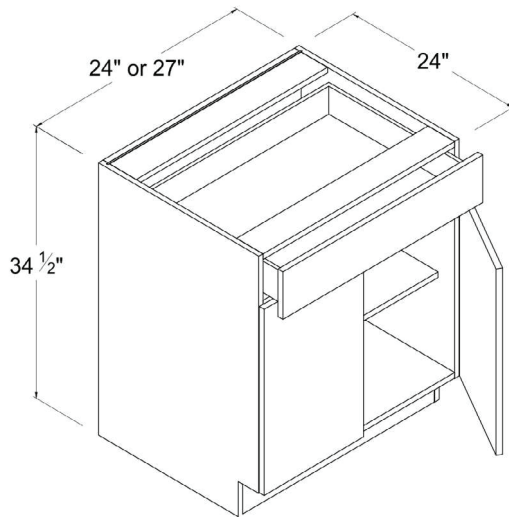

Base Cabinet Double Doors

Item Code		W	H	D
B24	Cabinet	24	34 1/2	24
	Door	11 7/8	23 9/16	3/4
	Drawer	23 7/8	6	3/4
B27	Cabinet	27	34 1/2	24
	Door	13 3/8	23 9/16	3/4
	Drawer	26 7/8	6	3/4