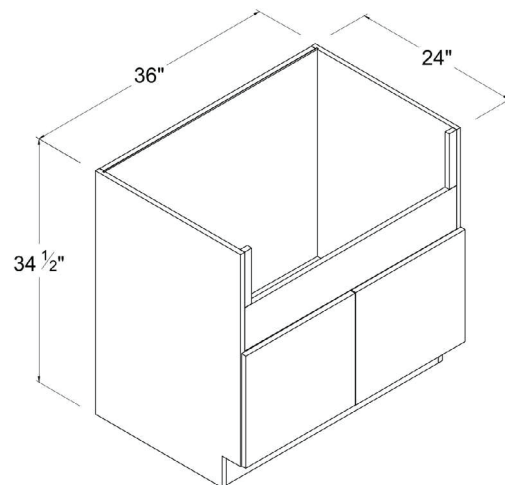

Farmhouse Sink Base

Item Code		W	H	D
FSB36	Cabinet	36	34 1/2	24
	Door	17 7/8	16 3/16	3/4
Opening Dimensions: 32 2/8 x 7 7/8