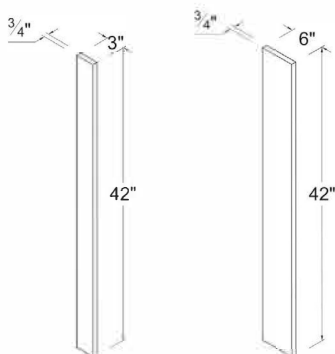

Outside Corner Molding

Item Code	L
OCM8	96

Toe Kick

Item Code	L
TKC	96

Scribe Molding

Item Code	L
SM8	96

Shoe Molding

Item Code	L
SHM	96

Filler

Item Code
F342
F642

Tall Filler

Item Code
F396
F696