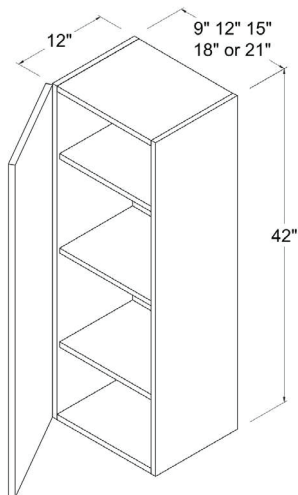

Wall Cabinet Single Door

Item Code		W	H	D
W0942	Cabinet	9	42	12
	Door	8 7/8	41 7/8	3/4
W1242	Cabinet	12	42	12
	Door	11 3/8	41 7/8	3/4
W1542	Cabinet	15	42	12
	Door	14 7/8	41 7/8	3/4
W1842	Cabinet	18	42	12
	Door	17 /8	41 7/8	3/4
W2142	Cabinet	21	42	12
	Door	20 7/8	41 7/8	3/4