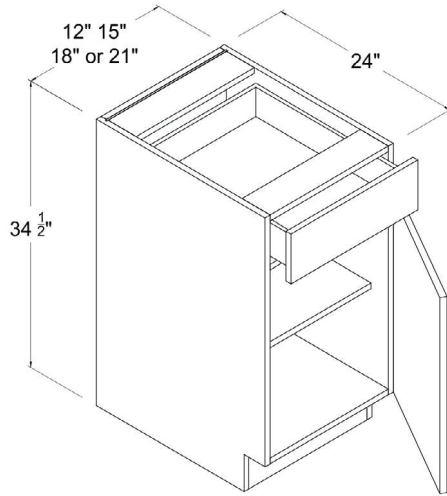

Base Cabinet Single Door

Item Code		W	H	D
B12	Cabinet	12	34 1/2	24
	Door	11 7/8	23 9/16	3/4
	Drawer	11 7/8	6	3/4
B15	Cabinet	15	34 1/2	24
	Door	14 7/8	23 9/16	3/4
	Drawer	14 7/8	6	3/4
B18	Cabinet	18	34 1/2	24
	Door	17 7/8	23 9/16	3/4
	Drawer	17 7/8	6	3/4
B21	Cabinet	21	34 1/2	24
	Door	20 7/8	23 9/16	3/4
	Drawer	20 7/8	6	3/4