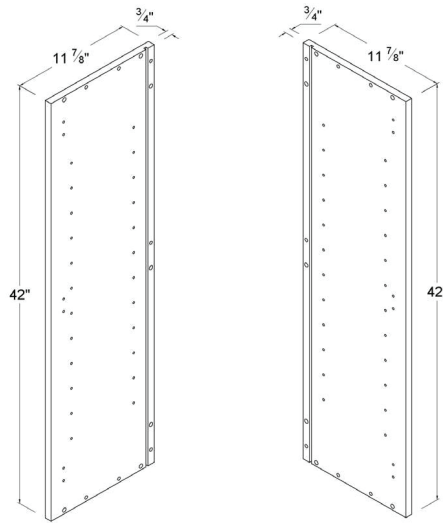

Finished Side Wall Panel 42"H

Item Code

WSP42R

WSP42L