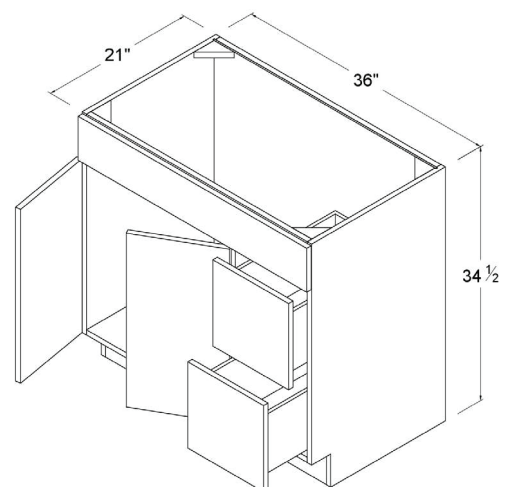

Vanity Combo

Item Code		W	H	D
V30TDL	Cabinet	30	34 1/2	21
	Door	17 7/8	23 9/16	3/4
	False Drawer	29 7/8	6	3/4
	Bottom Drawer	11 7/8	11 3/4	3/4
V30TDR	Cabinet	30	34 1/2	21
	Door	17 7/8	23 9/16	3/4
	False Drawer	29 7/8	6	3/4
	Bottom Drawer	11 7/8	11 3/4	3/4

Vanity Combo

Item Code		W	H	D
V36TDL	Cabinet	36	34 1/2	21
	Door	11 7/8	23 9/16	3/4
	False Drawer	35 7/8	6	3/4
	Bottom Drawer	11 7/8	11 3/4	3/4
V36TDR	Cabinet	36	34 1/2	21
	Door	11 7/8	23 9/16	3/4
	False Drawer	35 7/8	6	3/4
	Bottom Drawer	11 7/8	11 3/4	3/4