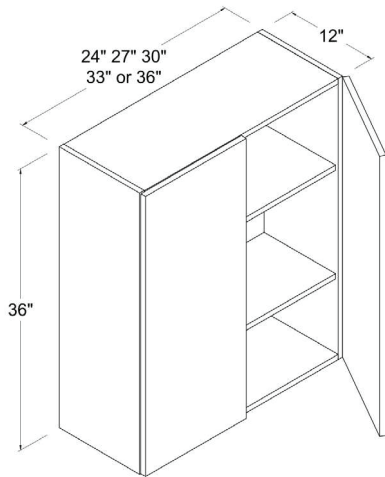

Wall Cabinet Single Door

Item Code		W	H	D
W0936	Cabinet	9	36	12
	Door	8 7/8	35 7/8	3/4
W1236	Cabinet	12	36	12
	Door	11 7/8	35 7/8	3/4
W1536	Cabinet	15	36	12
	Door	14 7/8	35 7/8	3/4
W1836	Cabinet	18	36	12
	Door	17 7/8	35 7/8	3/4
W2136	Cabinet	21	36	12
	Door	20 7/8	35 7/8	3/4

36"H

Wall Cabinet Double Doors

Item Code		W	H	D
W2436	Cabinet	24	36	12
	Door	11 7/8	35 7/8	3/4
W2736	Cabinet	27	36	12
	Door	13 3/8	35 7/8	3/4
W3036	Cabinet	30	36	12
	Door	14 7/8	35 7/8	3/4
W3336	Cabinet	33	36	12
	Door	16 3/8	35 7/8	3/4
W3636	Cabinet	36	36	12
	Door	17 7/8	35 7/8	3/4

42"H