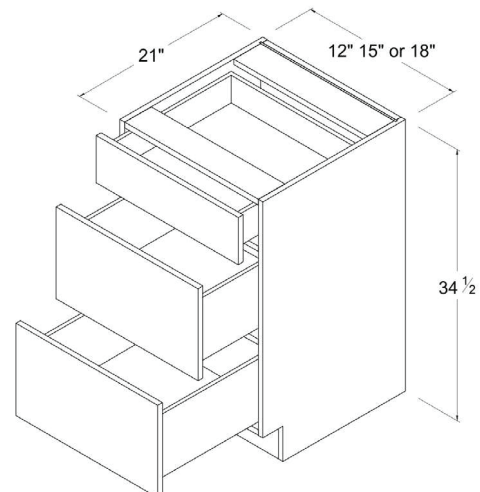

Vanity Drawer Base

Item Code		W	H	D
3VDB12	Cabinet	12	34 1/2	21
	Small Drawer	11 7/8	6	3/4
	Big Drawer	11 7/8	11 3/4	3/4
3VDB15	Cabinet	15	34 1/2	21
	Small Drawer	14 7/8	6	3/4
	Big Drawer	14 7/8	11 3/4	3/4
3VDB18	Cabinet	18	34 1/2	21
	Small Drawer	17 7/8	6	3/4
	Big Drawer	17 7/8	11 3/4	3/4