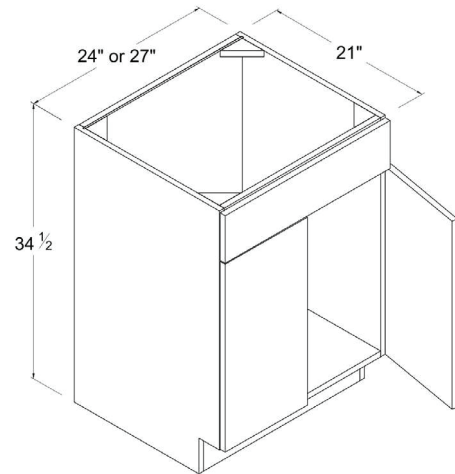

Vanity Sink Base

Item Code		W	H	D
VS24	Cabinet	24	34 1/2	21
	Door	11 7/8	23 9/16	3/4
	Drawer	23 7/8	6	3/4
VS27	Cabinet	27	34 1/2	21
	Door	13 3/8	23 9/16	3/4
	Drawer	26 7/8	6	3/4