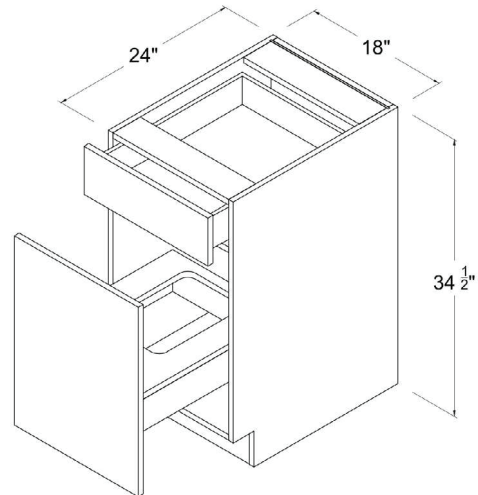

Base Waste Basket Cabinet

Item Code		W	H	D
	Top Drawer	17 7/8	6	3/4