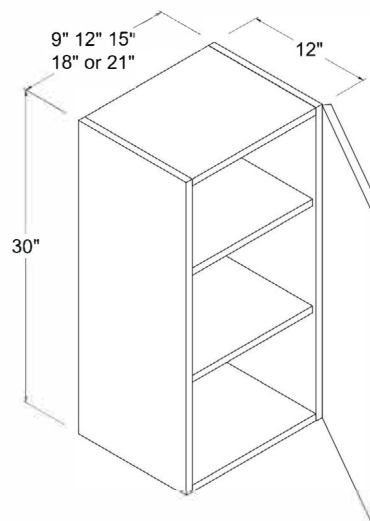

Wall Cabinet Single Door

30"H

Item Code		W	H	D
W0930	Cabinet	9	30	12
	Door	8 7/8	29 7/8	3/4
W1230	Cabinet	12	30	12
	Door	11 3/8	29 7/8	3/4
W1530	Cabinet	15	30	12
	Door	14 7/8	29 7/8	3/4
W1830	Cabinet	18	30	12
	Door	17 7/8	29 7/8	3/4
W2130	Cabinet	21	30	12
	Door	20 7/8	29 7/8	3/4