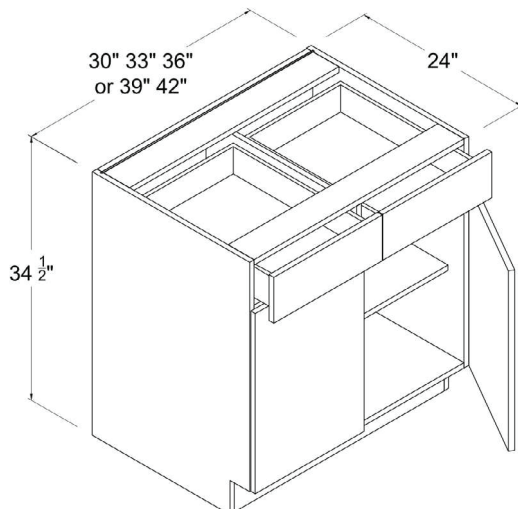

Base Cabinet Double Doors

Item Code		W	H	D
B30	Cabinet	30	34 1/2	24
	Door	14 7/8	23 9/16	3/4
	Drawer	14 7/8	6	3/4
B33	Cabinet	33	34 1/2	24
	Door	16 3/8	23 9/16	3/4
	Drawer	16 3/8	6	3/4
B36	Cabinet	36	34 1/2	24
	Door	17 7/8	23 9/16	3/4
	Drawer	17 7/8	6	3/4
B39	Cabinet	39	34 1/2	24
	Door	19 3/8	23 9/16	3/4
	Drawer	19 3/8	6	3/4
B42	Cabinet	42	34 1/2	24
	Door	20 7/8	23 9/16	3/4
	Drawer	20 7/8	6	3/4