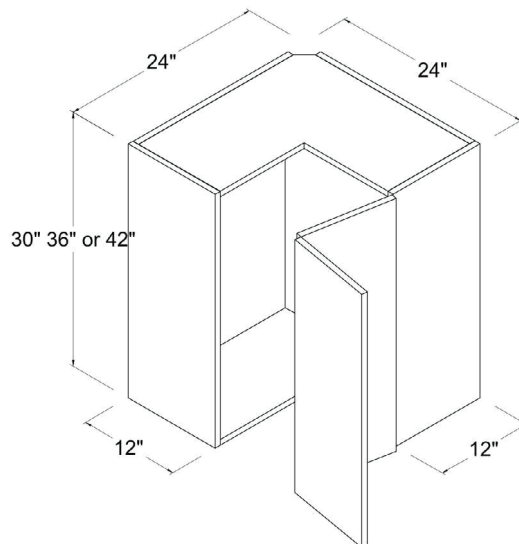

Wall Easy Reach Corner Cabinet

24"W

Item Code		W	H	D
WER2430	Cabinet	24	30	12
	Door	11 1/4	29 7/8	3/4
WER2436	Cabinet	24	36	12
	Door	11 1/4	35 7/8	3/4
WER2442	Cabinet	24	42	12
	Door	11 1/4	41 7/8	3/4