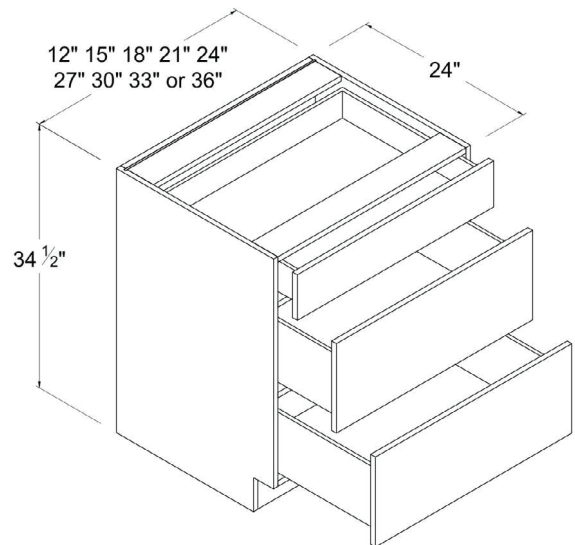

Three Drawer Base Cabinet

Item Code		W	H	D
3DB12	Cabinet	12	34 1/2	24
	Small Drawer	11 7/8	6	3/4
	Big Drawer	11 7/8	11 3/4	3/4
3DB15	Cabinet	15	34 1/2	24
	Small Drawer	14 7/8	6	3/4
	Big Drawer	14 7/8	11 3/4	3/4
3DB18	Cabinet	18	34 1/2	24
	Small Drawer	17 7/8	6	3/4
	Big Drawer	17 7/8	11 3/4	3/4
3DB21	Cabinet	21	34 1/2	24
	Small Drawer	20 7/8	6	3/4
	Big Drawer	20 7/8	11 3/4	3/4
3DB24	Cabinet	24	34 1/2	24
	Small Drawer	23 7/8	6	3/4
	Big Drawer	23 7/8	11 3/4	3/4
3DB27	Cabinet	27	34 1/2	24
	Small Drawer	26 7/8	6	3/4
	Big Drawer	26 7/8	11 3/4	3/4
3DB30	Cabinet	30	34 1/2	24
	Small Drawer	29 7/8	6	3/4
	Big Drawer	29 7/8	11 3/4	3/4
3DB33	Cabinet	33	34 1/2	24
	Small Drawer	32 7/8	6	3/4
	Big Drawer	32 7/8	11 3/4	3/4
3DB36	Cabinet	36	34 1/2	24
	Small Drawer	35 7/8	6	3/4
	Big Drawer	35 7/8	11 3/4	3/4