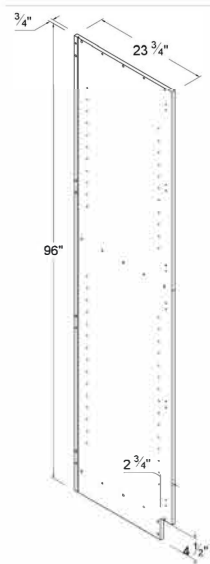

Item Code

USPR96

USPL96