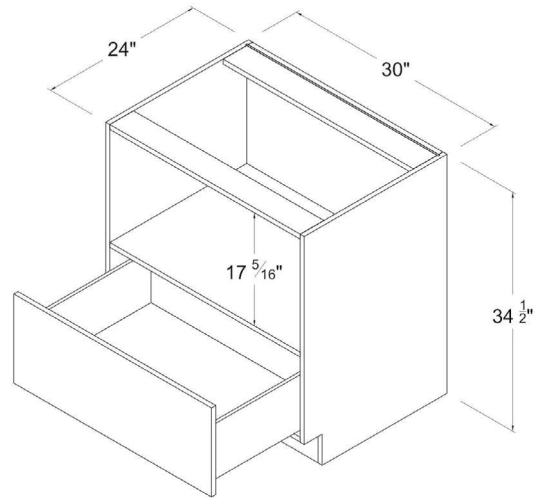

Microwave Base Cabinet

Item Code		W	H	D
	Door	29 7/8	11 5/8	3/4