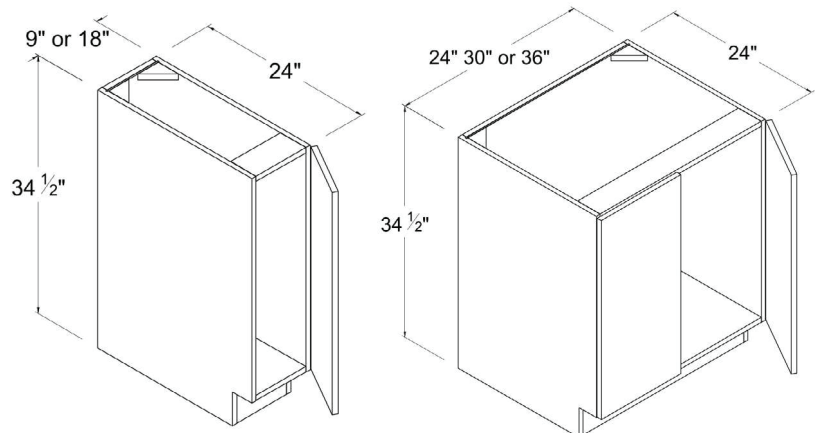

Full Height Door Base Cabinet

Item Code		W	H	D
	Door	8 7/8	29 11/6	3/4
	Door	17 7/8	29 11/6	3/4
	Door	11 7/8	29 11/6	3/4
	Door	14 7/8	29 11/6	3/4
	Door	17 7/8	29 11/6	3/4