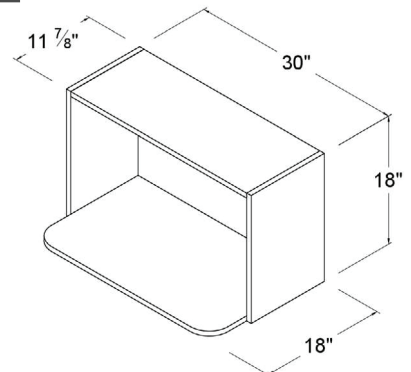

Wall Microwave Open Box

Item Code

MOS3018