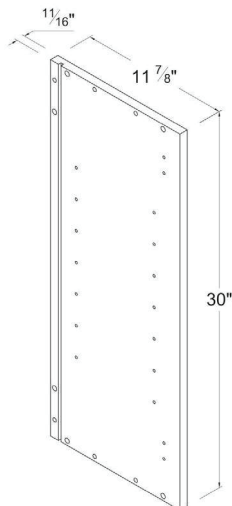

Finished Side Wall Panel 30"H

Item Code

WSP30