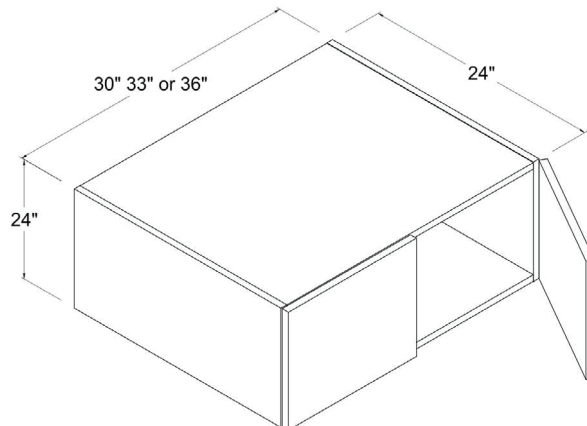

Refrigerator Wall Cabinet

24"H

Item Code		W	H	D
W302424	Cabinet	30	24	24
	Door	14 7/8	23 7/8	3/4
W332424	Cabinet	33	24	24
	Door	16 3/8	23 7/8	3/4
W362424	Cabinet	36	24	24
	Door	17 7/8	23 7/8	3/4