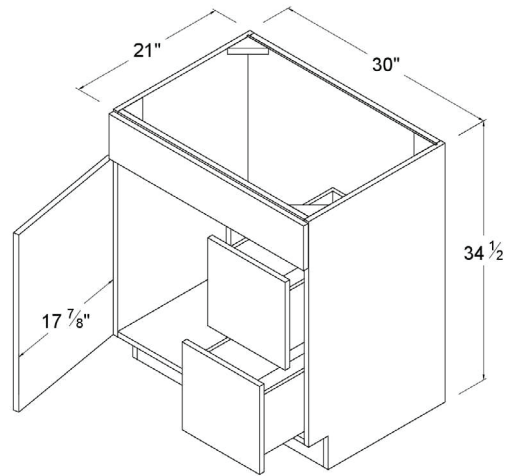

Vanity Combo

Item Code		W	H	D
V30TDL	Cabinet	30	34 1/2	21
	Door	17 7/8	23 9/16	3/4
	False Drawer	29 7/8	6	3/4
	Bottom Drawer	11 7/8	11 3/4	3/4
V30TDR	Cabinet	30	34 1/2	21
	Door	17 7/8	23 9/16	3/4
	False Drawer	29 7/8	6	3/4
	Bottom Drawer	11 7/8	11 3/4	3/4

Vanity Combo

Item Code		W	H	D
V36TDL	Cabinet	36	34 1/2	21
	Door	11 7/8	23 9/16	3/4
	False Drawer	35 7/8	6	3/4
	Bottom Drawer	11 7/8	11 3/4	3/4
V36TDR	Cabinet	36	34 1/2	21
	Door	11 7/8	23 9/16	3/4
	False Drawer	35 7/8	6	3/4
	Bottom Drawer	11 7/8	11 3/4	3/4