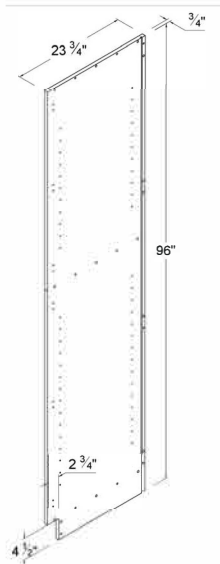

Item Code

USPR96

USPL96