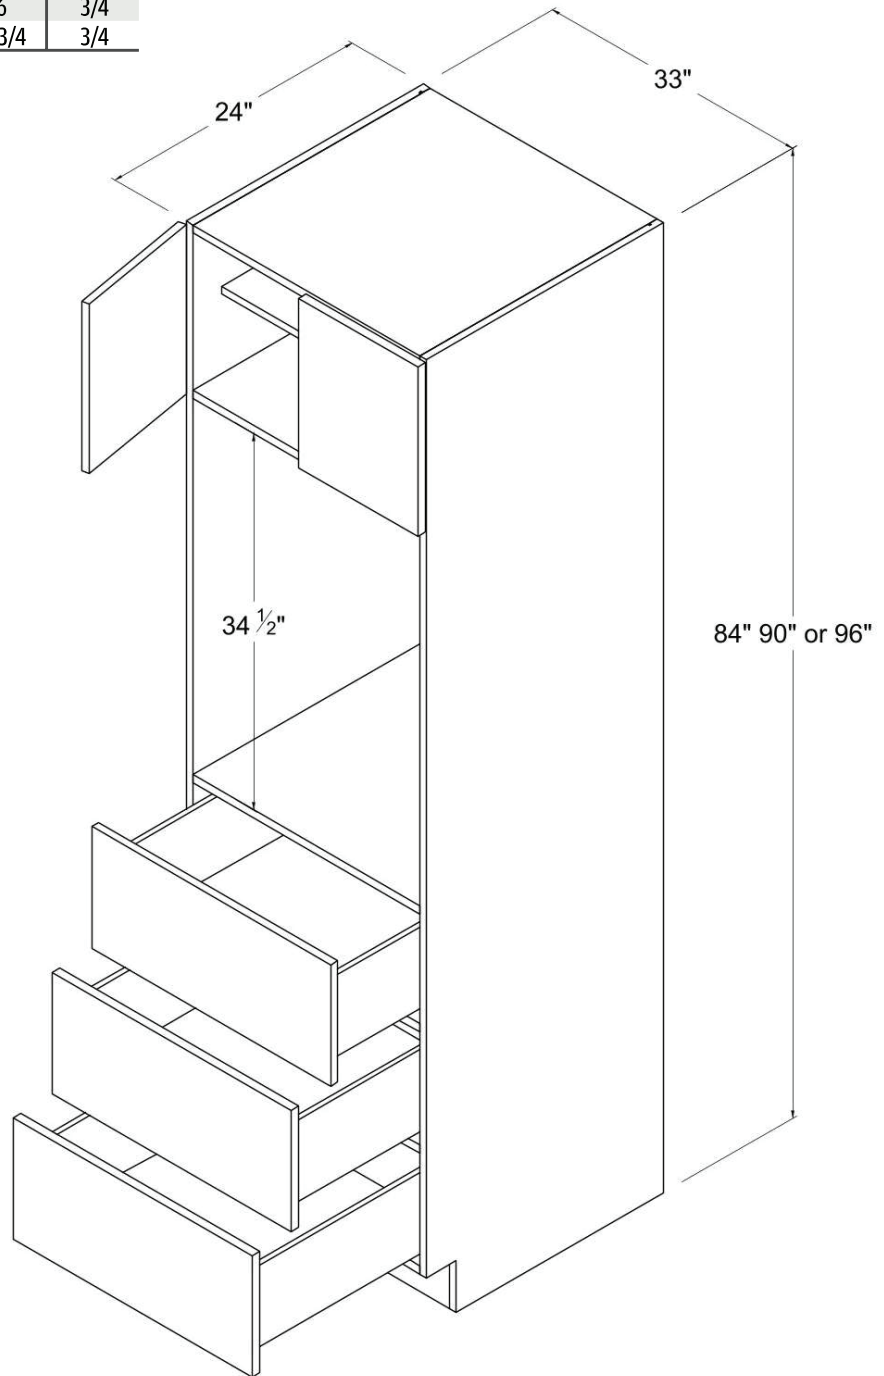

Single Oven Pantry

33"W

Item Code		W	H	D
0338424	Cabinet	33	84	24
	Door	16 3/8	14 7/8	3/4
	Small Drawer	32 7/8	6	3/4
	Big Drawer	32 7/8	11 3/4	3/4
0339024	Cabinet	33	90	24
	Door	16 3/8	20 7/8	3/4
	Small Drawer	32 7/8	6	3/4
	Big Drawer	32 7/8	11 3/4	3/4
0339624	Cabinet	33	96	24
	Door	16 7/8	26 7/8	3/4
	Small Drawer	32 7/8	6	3/4
	Big Drawer	32 7/8	11 3/4	3/4