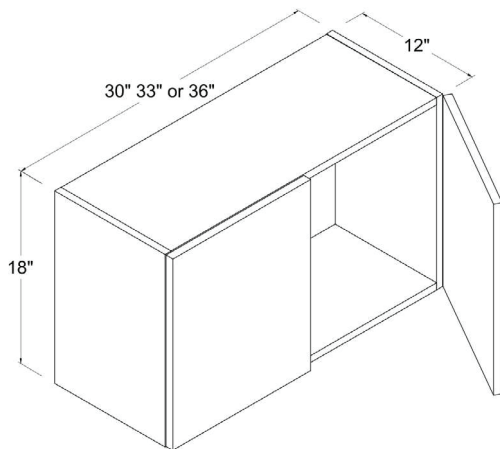

Wall Cabinet Double Doors

Item Code		W	H	D
W3015	Cabinet	30	15	12
	Door	14 7/8	17 7/8	3/4
W3315	Cabinet	33	15	12
	Door	16 3/8	17 7/8	3/4
W3615	Cabinet	36	15	12
	Door	17 7/8	17 7/8	3/4

18"H