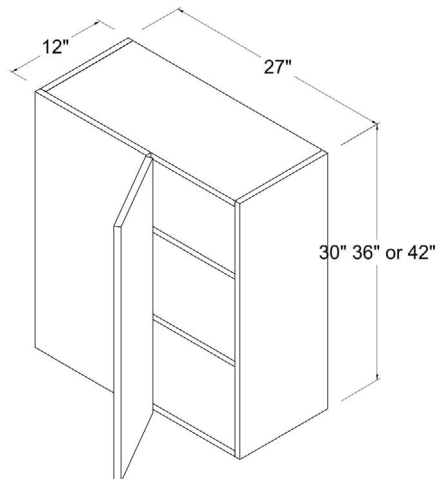

Wall Cabinet Blind Corner Cabinet

27"W

Item Code		W	H	D
WBC2730	Cabinet	27	30	12
	Door	11 7/8	29 7/8	3/4
	Front Panel	15	29 7/8	3/4
WBC2736	Cabinet	27	36	12
	Door	11 7/8	35 7/8	3/4
	Front Panel	15	35 7/8	3/4
WBC2742	Cabinet	27	42	12
	Door	11 7/8	41 7/8	3/4
	Front Panel	15	35 7/8	3/4