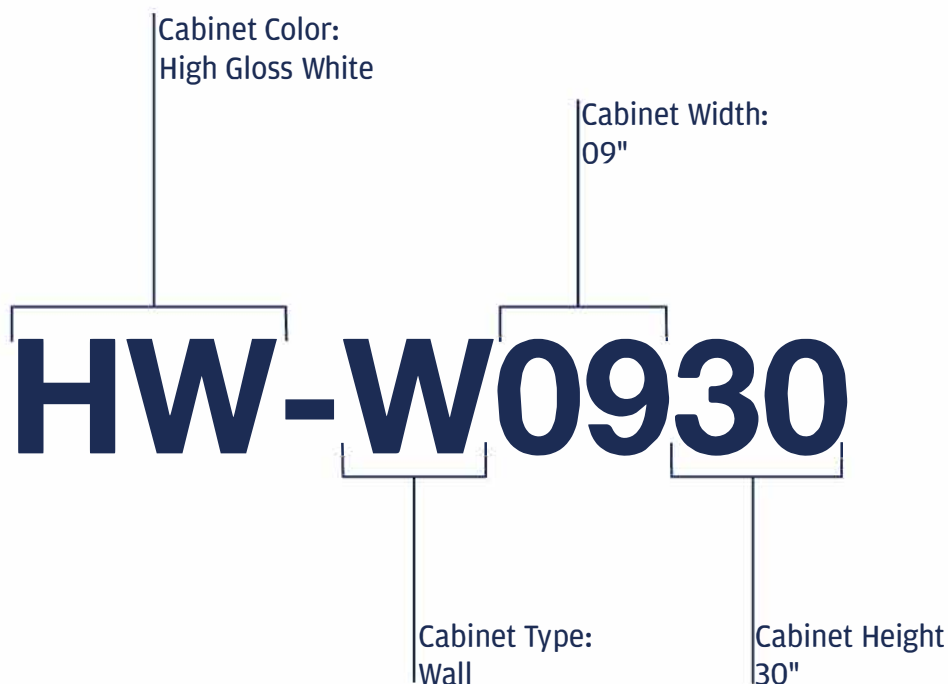

How to Order

To Order:

Specify the 2-letter door style followed by the product number for the cabinet.