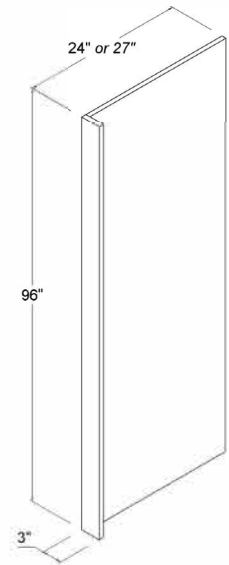

Fridge Panel

Item Code

REPV2496

REPV2796