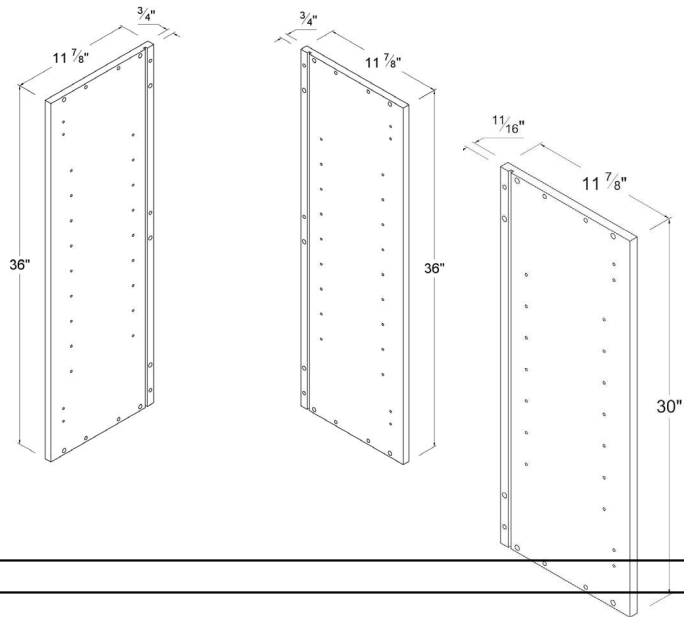

Finished Side Wall Panel 36"H

Item Code

WSP36R

WSP36L