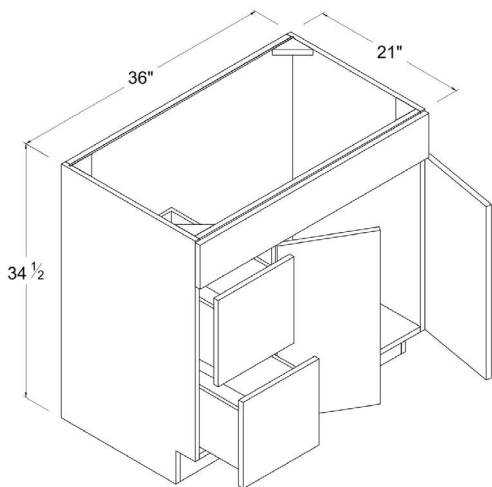

Vanity Combo

Item Code		W	H	D
V30TDL	Cabinet	30	34 1/2	21
	Door	17 7/8	23 9/16	3/4
	False Drawer	29 7/8	6	3/4
	Bottom Drawer	11 7/8	11 3/4	3/4
V30TDR	Cabinet	30	34 1/2	21
	Door	17 7/8	23 9/16	3/4
	False Drawer	29 7/8	6	3/4
	Bottom Drawer	11 7/8	11 3/4	3/4

Vanity Combo

Item Code		W	H	D
V36TDL	Cabinet	36	34 1/2	21
	Door	11 7/8	23 9/16	3/4
	False Drawer	35 7/8	6	3/4
	Bottom Drawer	11 7/8	11 3/4	3/4
V36TDR	Cabinet	36	34 1/2	21
	Door	11 7/8	23 9/16	3/4
	False Drawer	35 7/8	6	3/4
	Bottom Drawer	11 7/8	11 3/4	3/4