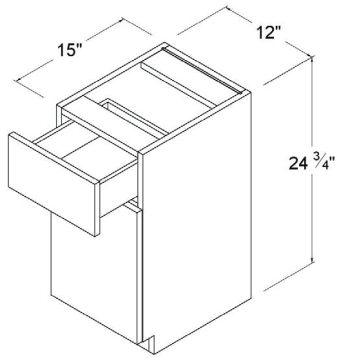

Mini Base

Item Code

Mini Base

Sample Door

Item Code

SD