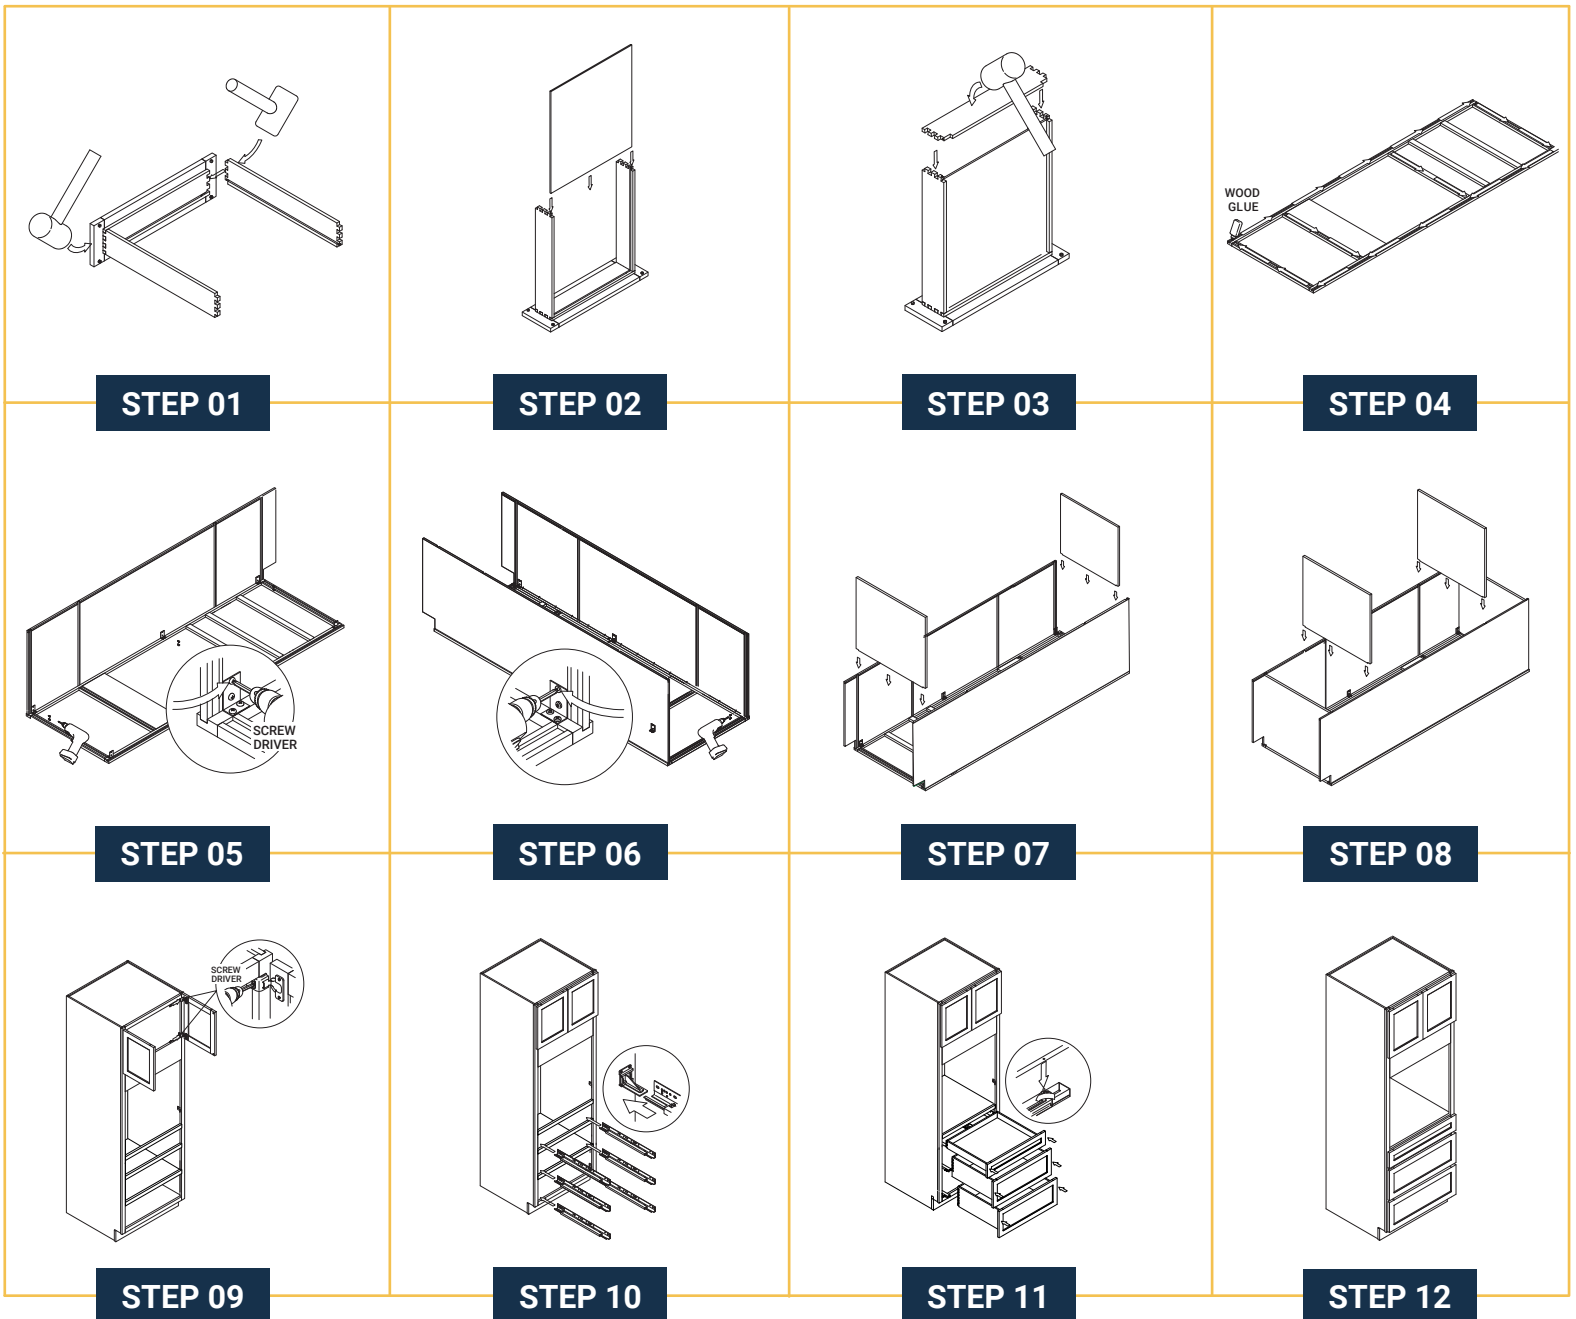

STEP 01

STEP 02

STEP 03

STEP 04

STEP 05

STEP 06

STEP 07

STEP 08

STEP 09

STEP 10

STEP 11

STEP 12

Oven Cabinet

Vanity Cabinet

Required				
GLIDES 	MET AL BRACKETS 	SCREWS 	SHELF CLIPS 	GLIDE SUPPORTS 
Tools		Optional		
POWER DRILL 	RUBBER MALLET 	WOOD GLUE 	NAIL GUN 	STAPLER 